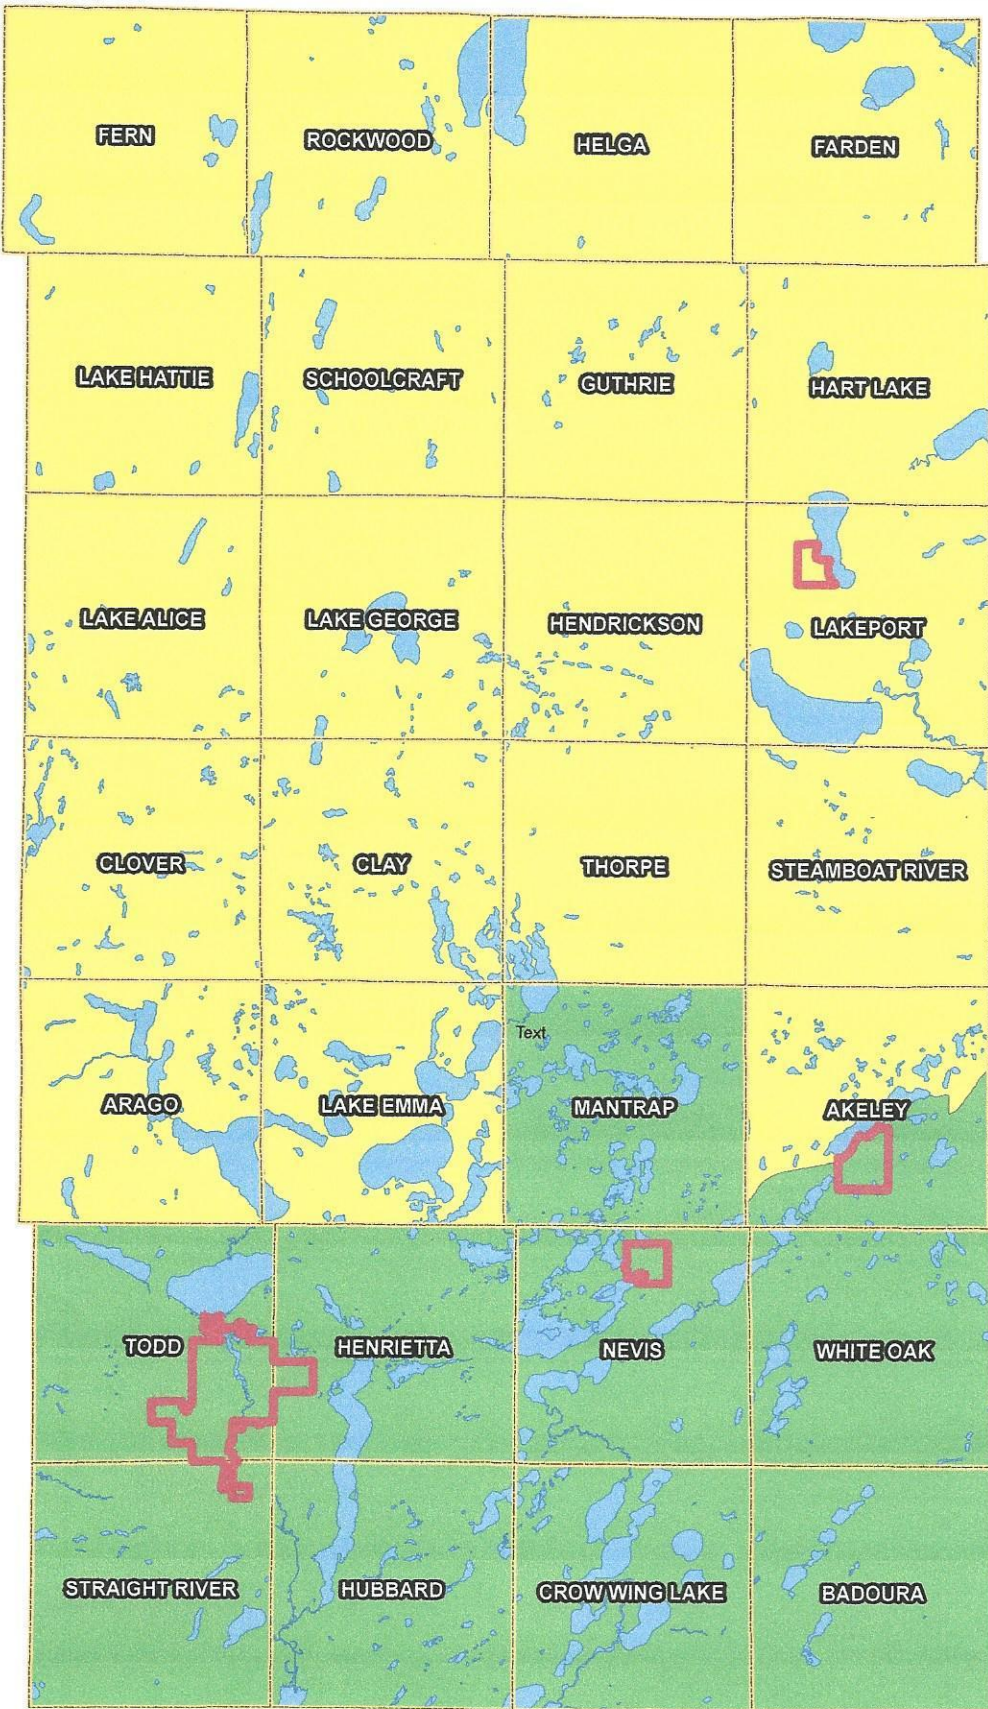

Legend

Municipal Boundary
 Townships
 Lakes
 Miles

0 1 2 4 6 8

THORPE

STEAMBOAT RIVER

AKELEY

Text

Hubbard County 2022 New US Congressional - Akeley

Legend

US Congress 2022

Municipal Boundary

Districts

Townships

7

Lakes

8

0 0.25 0.5 1 1.5 2 Miles

Hubbard County 2022 New US Congressional Districts

Legend

- US Congress 2022**
 - Municipal Boundary
 - Townships
- Districts**
 - 7
 - 8
- Lakes

Hubbard County 2022 New MN Senate Districts

Legend

- MN Senate 2022 Districts**
- 02
- 05
- Municipal Boundary
- Townships
- Lakes