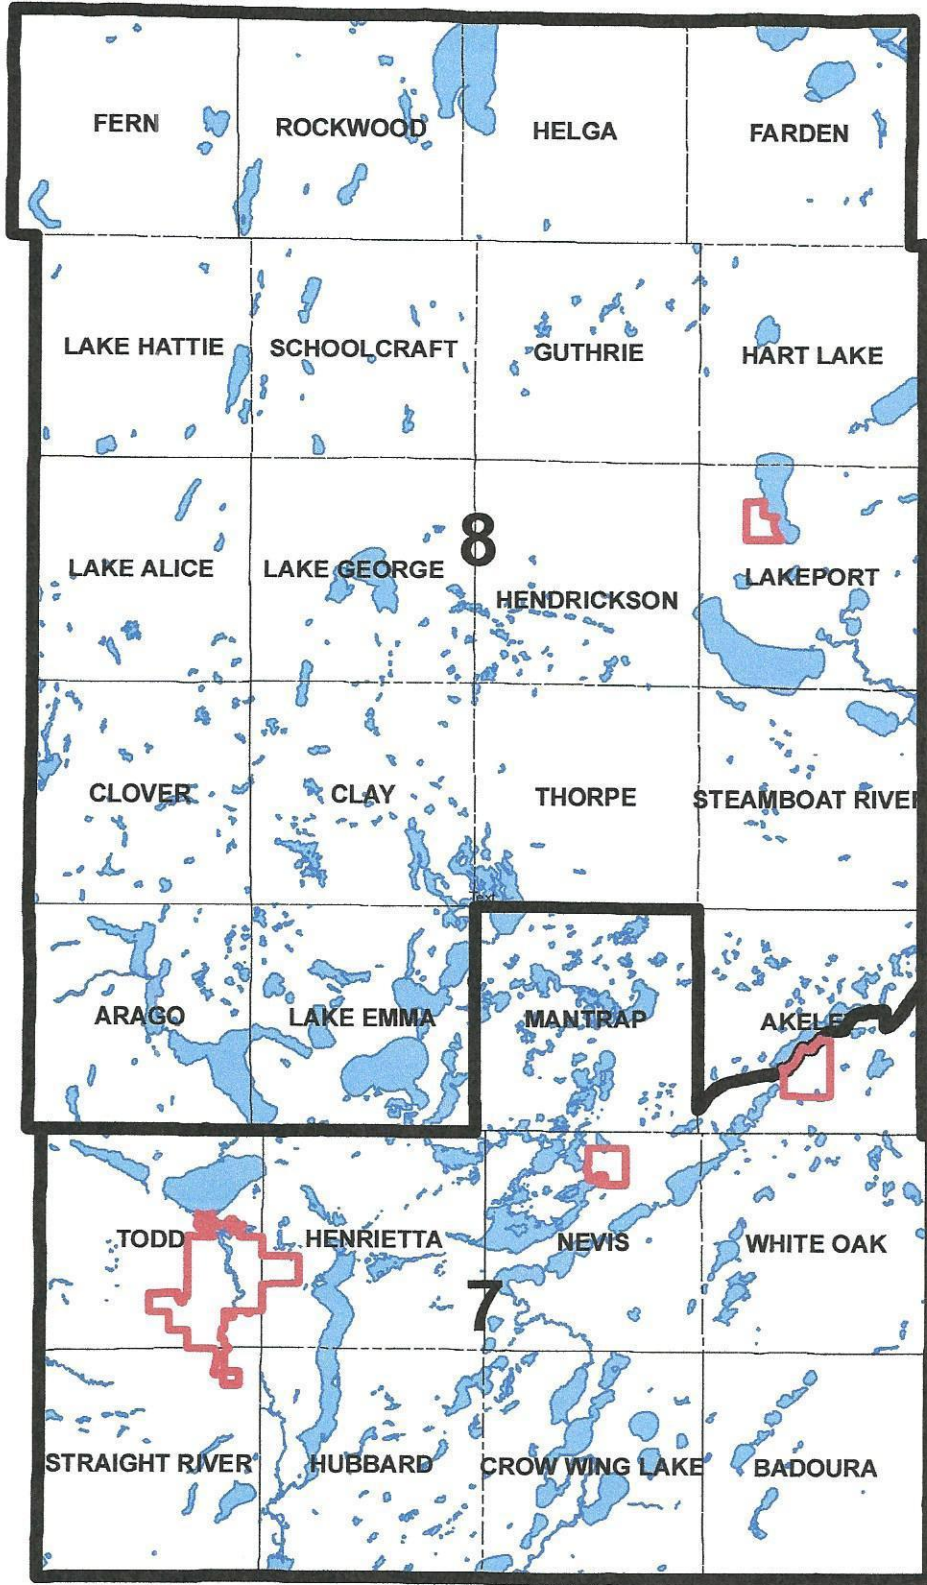

NOW, THEREFORE, BE IT RESOLVED, that the Township of Akeley, County of Hubbard, State of Minnesota hereby reestablishes the boundaries of the voting precincts and polling places as follows:

Precinct 1 (North of Hwy 34 and 11 Crow Wing Lake)

Attached to this resolution, for illustrative purposes, is a map showing said precincts and the location of each polling place.

Township Supervisor Loren Kramer seconded the motion for the adoption of the Resolution and it was declared adopted upon the following vote:

Ayes 3

Nays 0

STATE OF MINNESOTA)
)ss.
County of Hubbard)

Akeley Township

Adopted by the Township this 8th day of March, 2022.

Roger Geimer
Loren R. Kramer
George Leibel

Hubbard County 2022 New US Congressional Districts

Legend

Municipal Boundary
 Townships
 Lakes
 Miles

0 1 2 4 6 8

THORPE

STEAMBOAT RIVER

AKELEY

Text

Hubbard County 2022 New US Congressional - Akeley