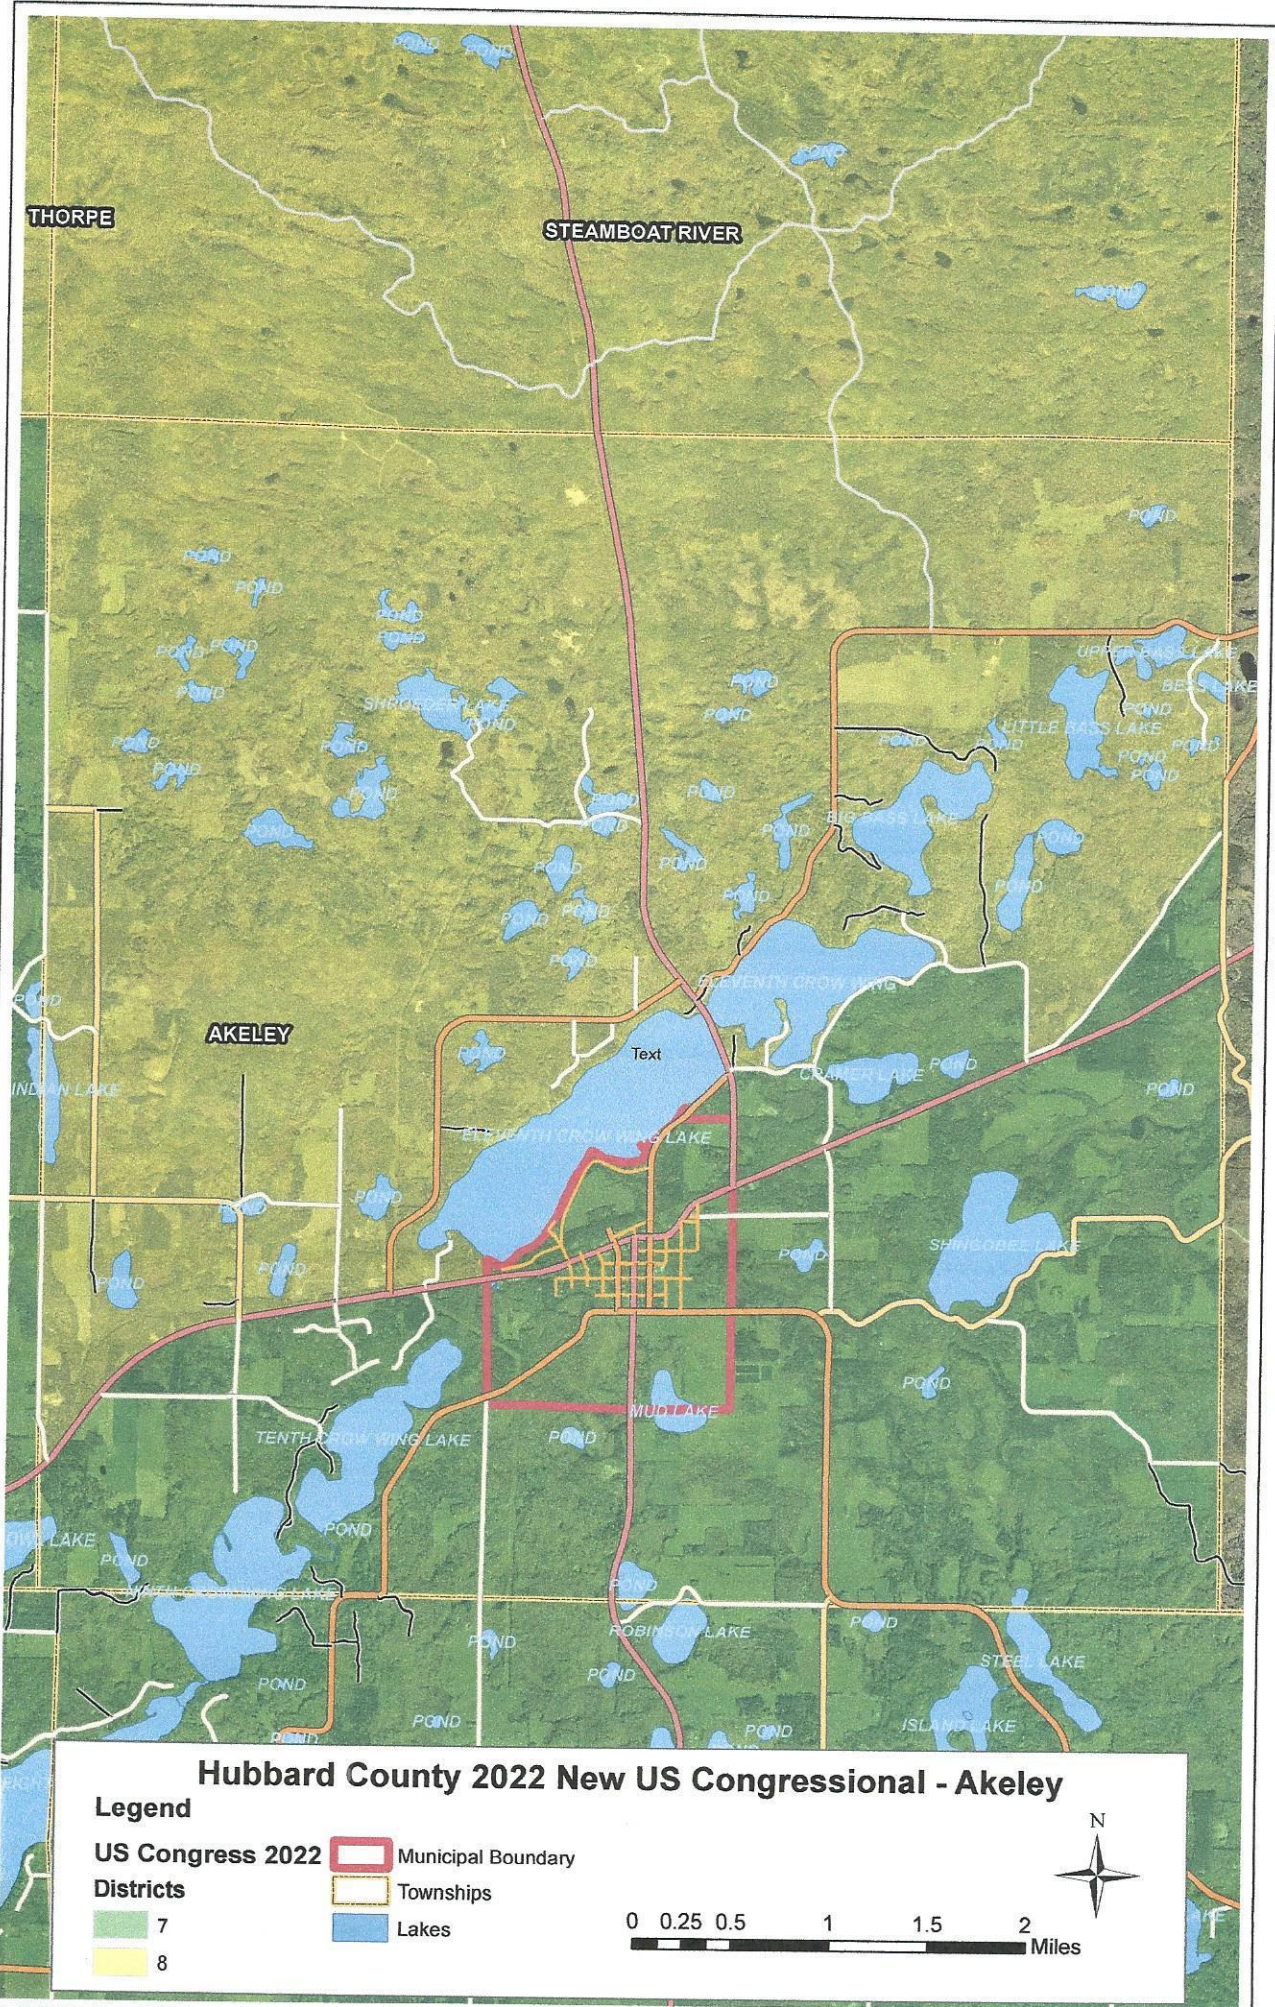

Precinct 2 (South of Hwy 34 and 11 Crow Wing Lake)

That part of the city lying west of Hill Side Ave to 275th Ave and South of 34, the South side of Hill Side Ave NW, Crow Wing Lake Drive NE, Pleasant Ave NE crossing Highway 64 to Hazel Rd, Horseshoe Rd, Hidden Rd to the Cass Line Rd.

Legend

Municipal Boundary
 Townships
 Lakes
 Miles

0 1 2 4 6 8

THORPE

STEAMBOAT RIVER

AKELEY

Text

Hubbard County 2022 New US Congressional - Akeley

Legend

US Congress 2022

Municipal Boundary

Districts

Townships

7

Lakes

8

0 0.25 0.5 1 1.5 2 Miles

Hubbard County 2022 New US Congressional Districts

Legend

- US Congress 2022**
 - Municipal Boundary
 - Townships
- Districts**
 - 7
 - 8
- Lakes

Hubbard County 2022 New MN Senate Districts