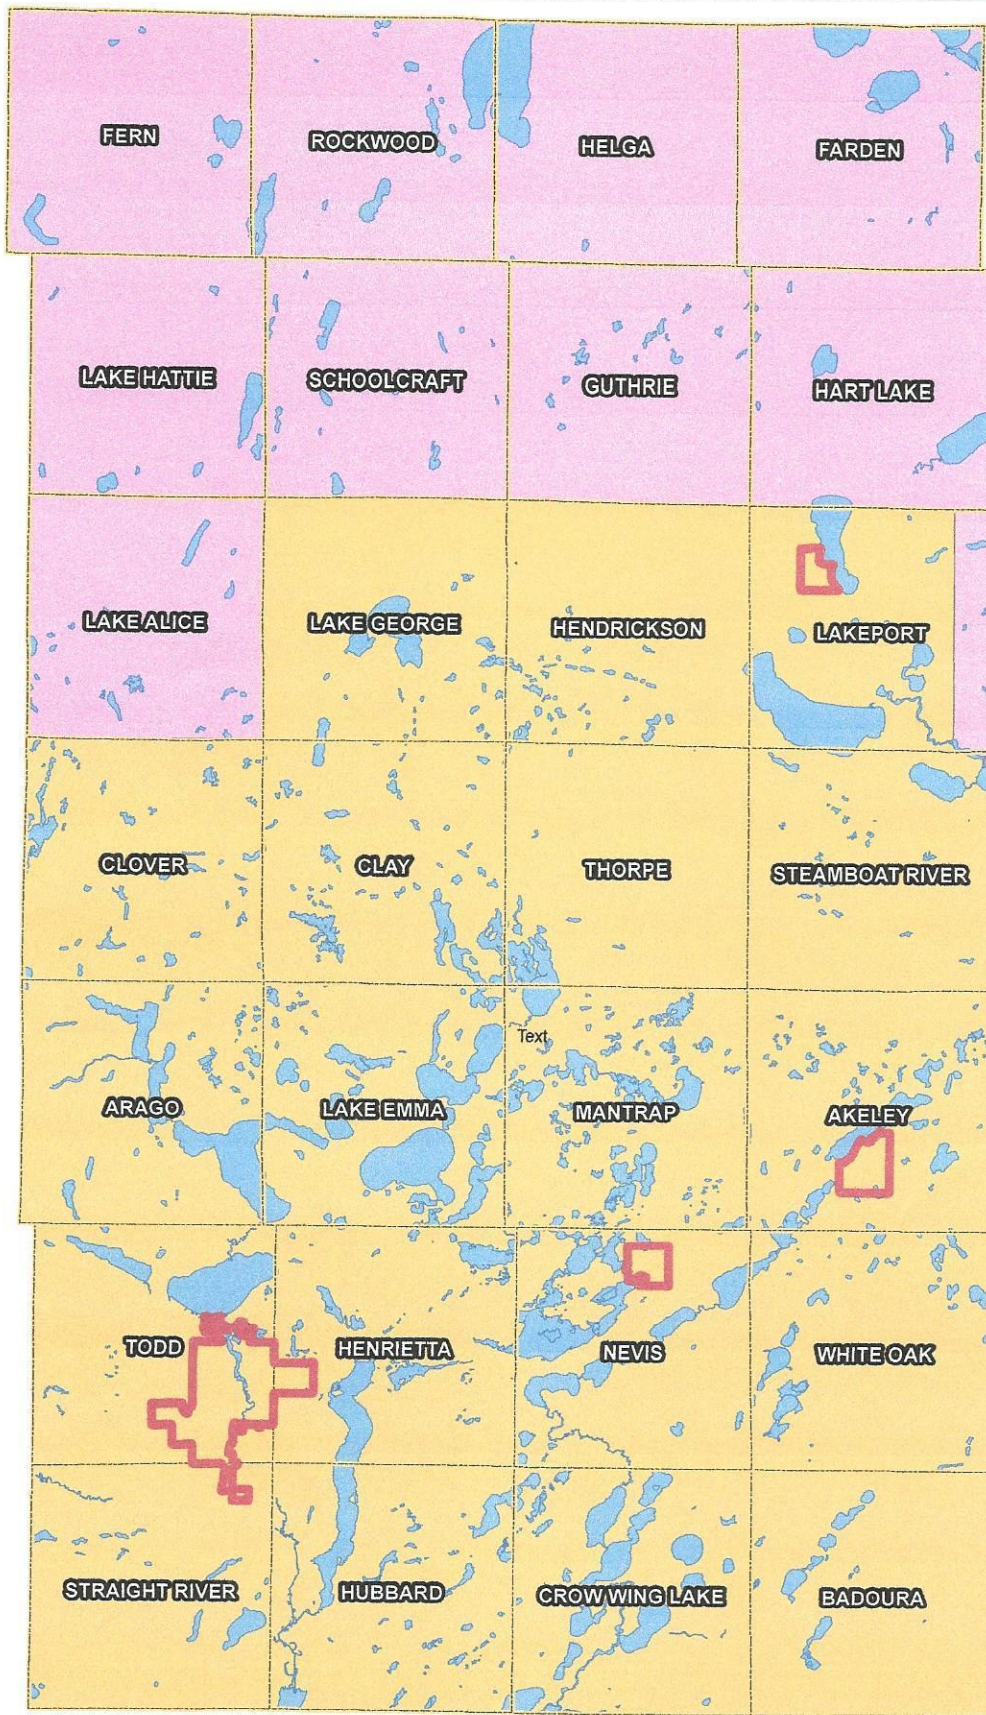

NOW, THEREFORE, BE IT RESOLVED, that the Township of Akeley, County of Hubbard, State of Minnesota hereby reestablishes the boundaries of the voting precincts and polling places as follows:

Precinct 1 (North of Hwy 34 and 11 Crow Wing Lake)

Legend

Municipal Boundary
 Townships
 Lakes
 Miles

0 1 2 4 6 8

THORPE

STEAMBOAT RIVER

AKELEY

Text

Hubbard County 2022 New US Congressional - Akeley

0 0.25 0.5 1 1.5 2 Miles

Hubbard County 2022 New US Congressional Districts

Legend

- US Congress 2022**
 - Municipal Boundary
 - Townships
- Districts**
 - 7
 - 8
- Lakes

Hubbard County 2022 New MN Senate Districts

Legend

- MN Senate 2022 Districts**
- 02
- 05
- Municipal Boundary
- Townships
- Lakes